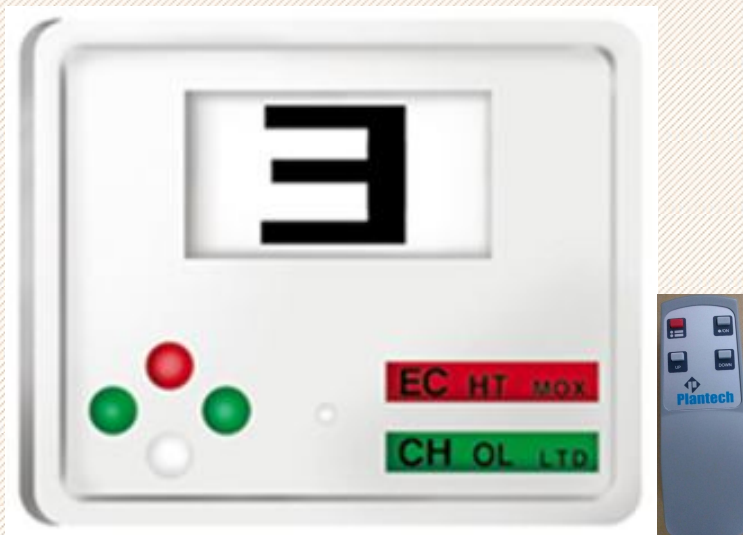

# A Perfect Choice For Vision Testing

## Plantech Vision Testing Drum

- Plantech Vision Testing Drum is well Design Compact and Light Weight.
- Vision Drum can be Mounted on any Refraction Unit OR It can be Mounted on Wall.
- Vision Drum Body is Made from Cold Rolled Mild Steel and Painted with Epoxy Powder Paints.
- Characters of Vision Drum are Designed As Per Formula of Eye Refraction Correction.
- Each Vision Drum having 5 Nos. Charts of Different Languages.
- All Charts are Available Up To 6/4 Correction.
- Vision Drum Having a Colour Test, Dot and Duochrom Test.
- Vision Drum is Operated By Infrared Remote Control & with Cord Remote Control.
- Noise-free Up & Down Movement.
- Over All Dimensions : 375 x 310 x 140 mm
- Gross Weight : 10 Kg.